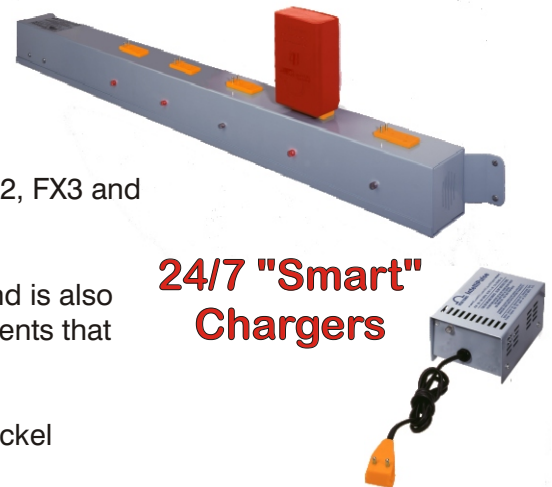

IntelliPulse Chargers

IntelliPulse chargers have been giving very reliable service charging FX2, FX3 and FX5 for the last four years.

The 5 way version is **the** standard for Outdoor Education Centre use and is also used regularly in mining applications. Their reliability perfectly compliments that of the DX2, DX3 and Nova Nickel batteries for professional use.

Single IntelliPulse chargers are also available for DX2 DX3 and Nova Nickel

All are "plug-in-and-forget" chargers. Batteries can be left on charge permanently.

24/7 "Smart" Chargers